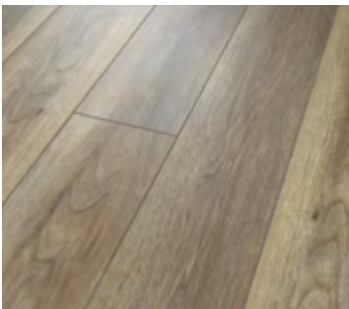

696 Rain Forest Acacia

913 Whitefill Oak

1005 Cut Pine

5052 Fresh Pine

7040 Wire Walnut

7047 Ripped Pine

PARAGON 7" PLUS

PRO series

Paragon 7" Plus features accentuated grain pines, walnut, dark oak and acacia visuals. It is 100% waterproof for a beautiful, high-performing floor and features Soft Silence™ pad for noise reduction and added comfort.

Style Number	Paragon 7" Plus 1020V
Size	7" x 48"
Thickness	5.5 mm
Wear Layer	20 mil
Finish	ScufResist Platinum
Edge Description	Accent Bevel
SF per Carton	18.91
SF per Pallet	1512.80
Installation	Floating or Glue
Installation Grade	Above, On, Below
Ortho-Phthalates Free	Yes
Embossed In Register	No
High Color Variation	Yes
FloorScore Certified	Yes
Residential Warranty	Lifetime
Commercial Warranty	10-year